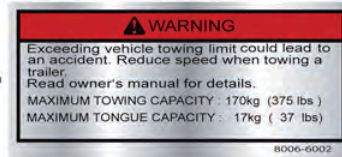

Aufkleber

CN120

EPI
T5 CN160

EPI
T6 CN170

GLADIATOR ●
GLADIATOR ● } CN140

GLADIATOR ●
GLADIATOR ● } CN140